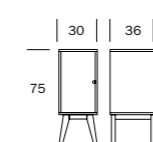

KOLO TV STAND

KOLO SOFA TABLE

NOTTE

NOTTE BED 160 x 200

NOTTE BEDSIDE TABLE

NOTTE EXTENDABLE SOFA

NOTTE EXTENDABLE DIVAN SOFA

NOTTE SIDEBOARD