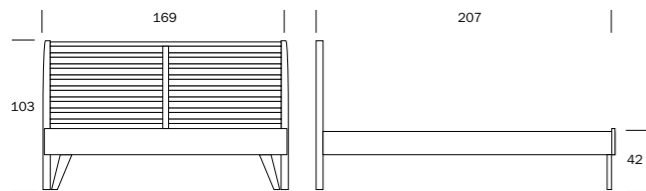

KOLO TV STAND

KOLO SOFA TABLE

NOTTE

NOTTE BED 160 x 200

NOTTE BEDSIDE TABLE

NOTTE EXTENDABLE SOFA

NOTTE EXTENDABLE DIVAN SOFA

NOTTE SIDEBOARD