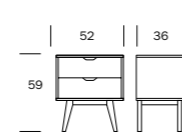

ALANKO

ALANKO HIGH CHEST OF DRAWERS

KOLO

KOLO SIDEBOARD

KOLO CHEST OF DRAWERS

KOLO BEDSIDE TABLE

KOLO BEDSIDE TABLE

KOLO VITRINE

KOLO TV STAND

KOLO SOFA TABLE

NOTTE

NOTTE BED 160 x 200

NOTTE BEDSIDE TABLE

NOTTE EXTENDABLE SOFA

NOTTE EXTENDABLE DIVAN SOFA

NOTTE SIDEBOARD