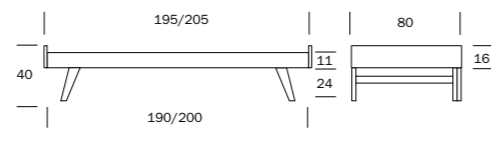

KOLO TV STAND

KOLO SOFA TABLE

NOTTE

NOTTE BED 160 x 200

NOTTE BEDSIDE TABLE

NOTTE EXTENDABLE SOFA

NOTTE EXTENDABLE DIVAN SOFA

NOTTE SIDEBOARD