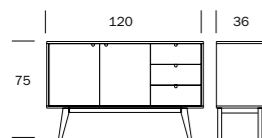

KOLO TV STAND

KOLO SOFA TABLE

NOTTE

NOTTE BED 160 x 200

NOTTE BEDSIDE TABLE

NOTTE EXTENDABLE SOFA

NOTTE EXTENDABLE DIVAN SOFA

NOTTE SIDEBOARD