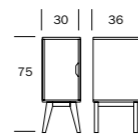

ALANKO

ALANKO HIGH CHEST OF DRAWERS

KOLO

KOLO SIDEBOARD

KOLO CHEST OF DRAWERS

KOLO BEDSIDE TABLE

KOLO BEDSIDE TABLE

KOLO VITRINE

KOLO TV STAND

KOLO SOFA TABLE

NOTTE

NOTTE BED 160 x 200

NOTTE BEDSIDE TABLE

NOTTE EXTENDABLE SOFA

NOTTE EXTENDABLE DIVAN SOFA

NOTTE SIDEBOARD