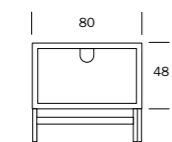

KOLO TV STAND

KOLO SOFA TABLE

NOTTE

NOTTE BED 160 x 200

NOTTE BEDSIDE TABLE

NOTTE EXTENDABLE SOFA

NOTTE EXTENDABLE DIVAN SOFA

NOTTE SIDEBOARD