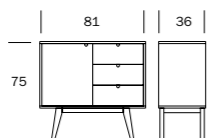

NOTTE CHEST OF DRAWERS