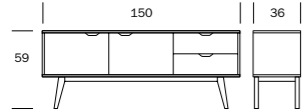

ALANKO

ALANKO HIGH CHEST OF DRAWERS

KOLO

KOLO SIDEBOARD

KOLO CHEST OF DRAWERS

KOLO BEDSIDE TABLE

KOLO BEDSIDE TABLE

KOLO VITRINE

KOLO TV STAND

KOLO SOFA TABLE

NOTTE

NOTTE BED 160 x 200

NOTTE BEDSIDE TABLE

NOTTE EXTENDABLE SOFA

NOTTE EXTENDABLE DIVAN SOFA

NOTTE SIDEBOARD