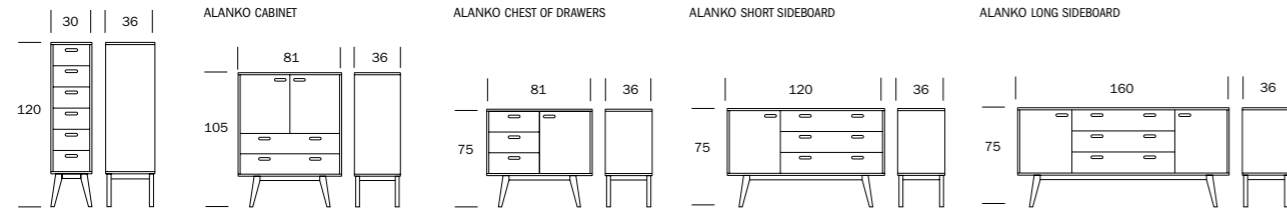

ALANKO

ALANKO HIGH CHEST OF DRAWERS

KOLO

KOLO SIDEBOARD

KOLO CHEST OF DRAWERS

KOLO BEDSIDE TABLE

KOLO BEDSIDE TABLE

KOLO VITRINE

KOLO TV STAND

KOLO SOFA TABLE

NOTTE

NOTTE BED 160 x 200

NOTTE BEDSIDE TABLE

NOTTE EXTENDABLE SOFA

NOTTE EXTENDABLE DIVAN SOFA

NOTTE SIDEBOARD