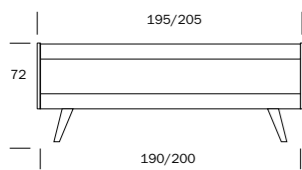

KOLO TV STAND

KOLO SOFA TABLE

NOTTE

NOTTE BED 160 x 200

NOTTE BEDSIDE TABLE

NOTTE EXTENDABLE SOFA

NOTTE EXTENDABLE DIVAN SOFA

NOTTE SIDEBOARD